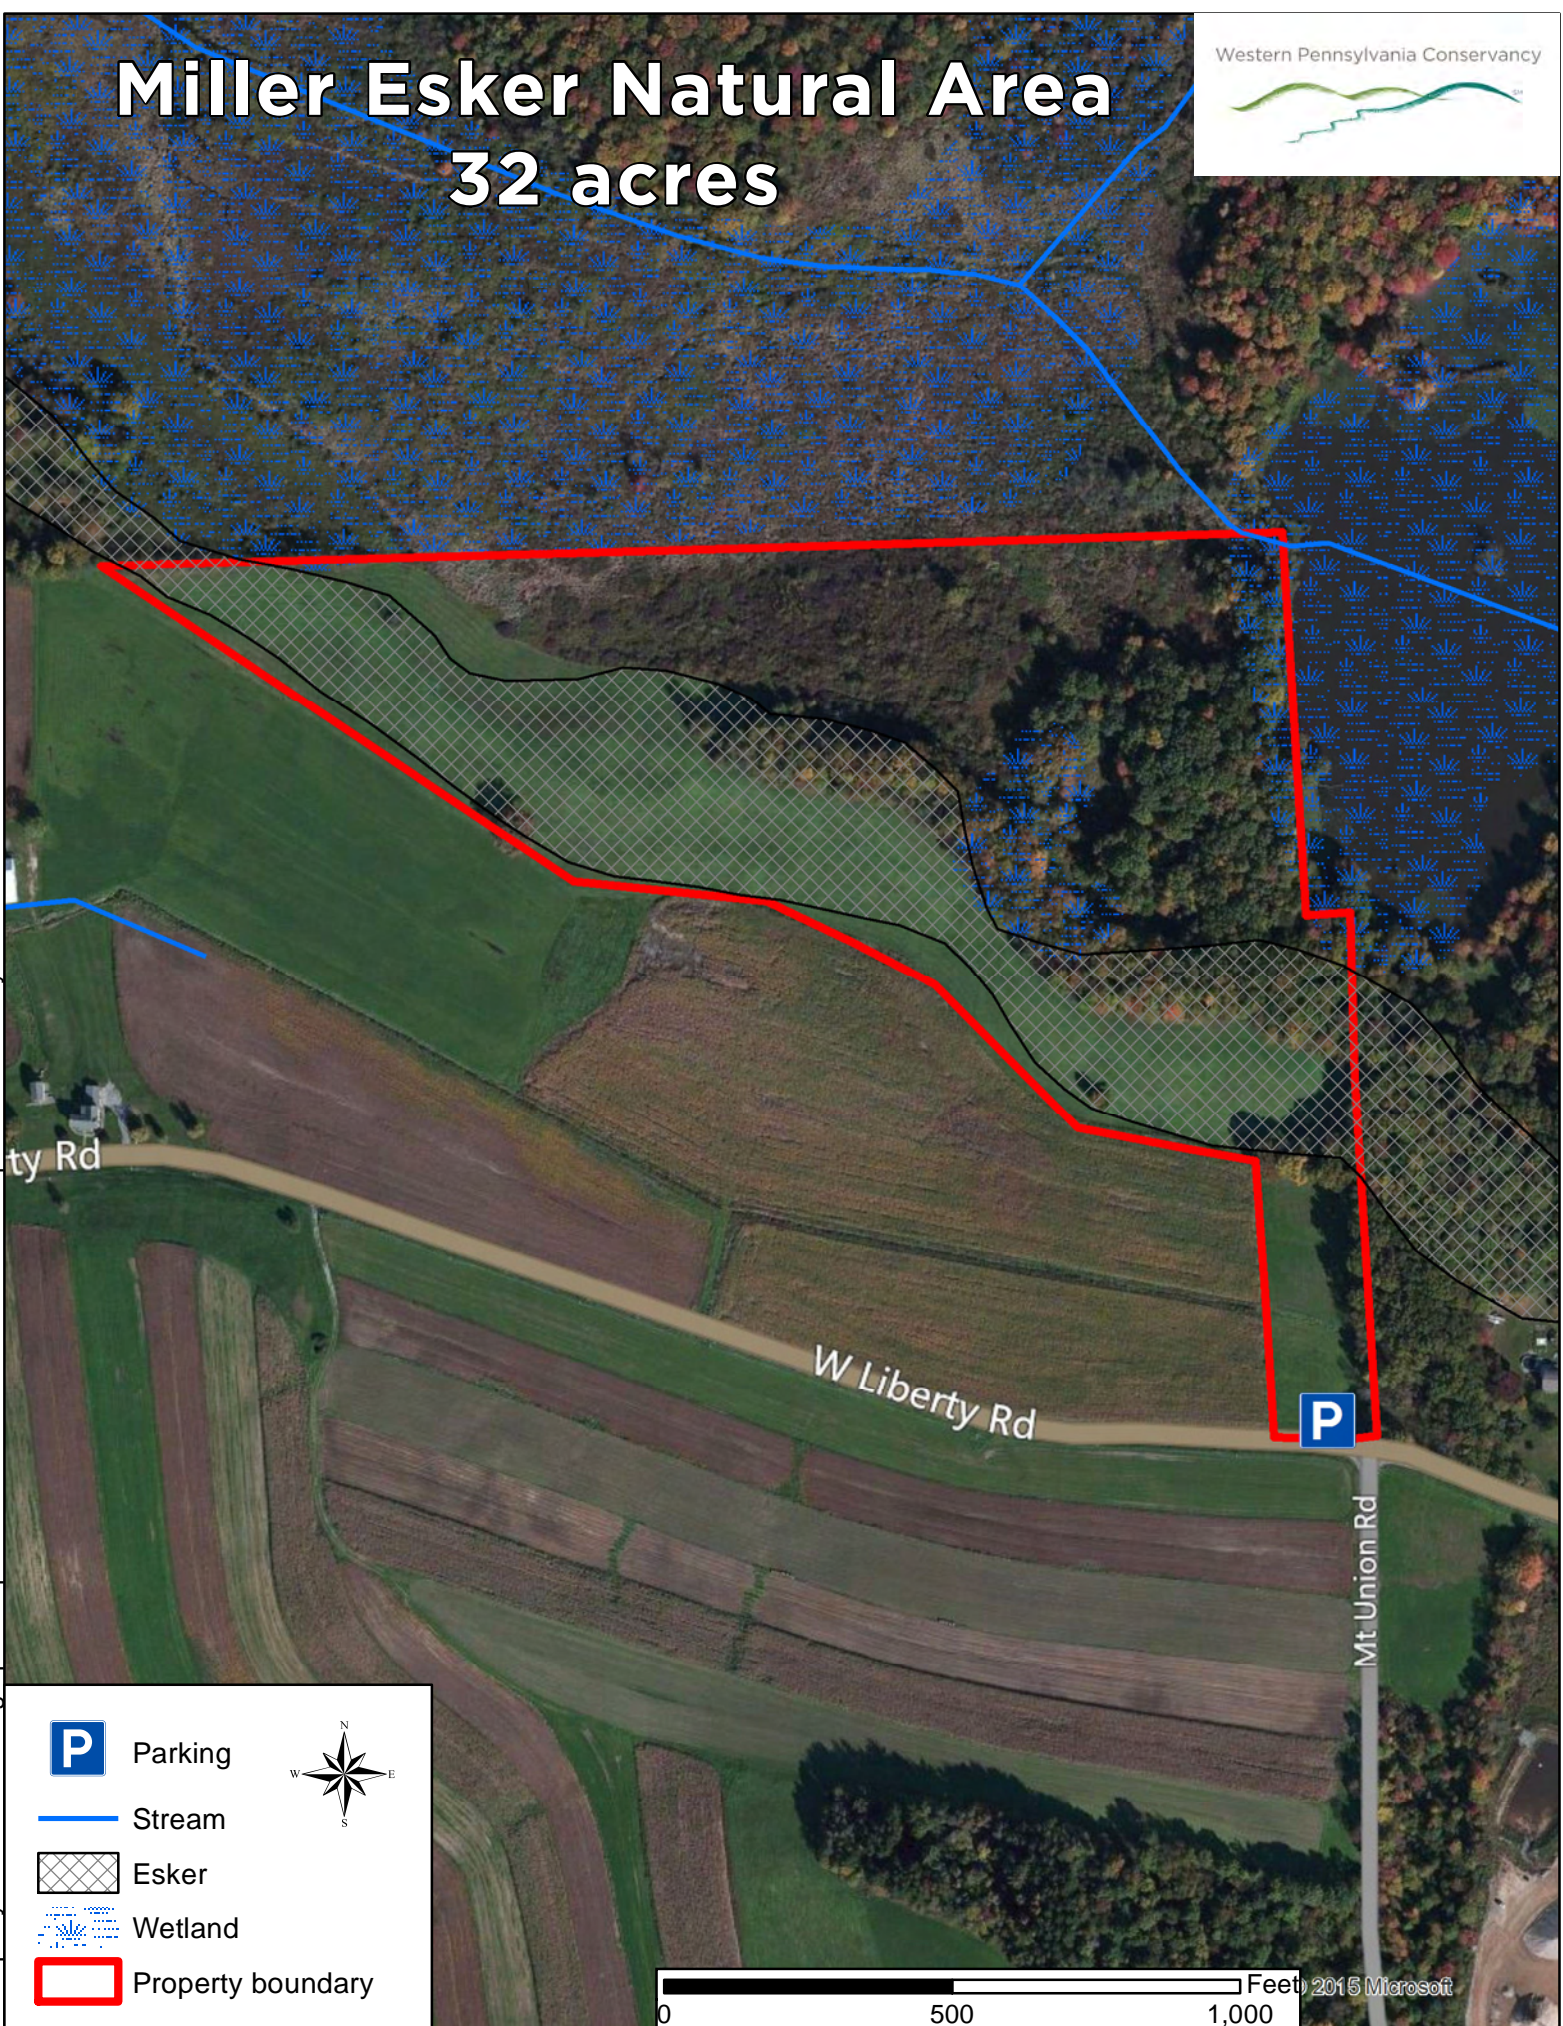

Miller Esker Natural Area

32 acres

Western Pennsylvania Conservancy

Property boundaries are graphic depictions and should not be used in place of a survey.

Parking

Stream

Esker

Wetland

Property boundary

Map created June 2015 by A. Zadnik

Miller Esker Natural Area

32 acres

Western Pennsylvania Conservancy

Property boundaries are graphic depictions and should not be used in place of a survey.

- Parking
- Stream
- Esker
- Wetland
- Property boundary

Geographic Society, i-cubed

Map created June 2015 by A. Zadnik