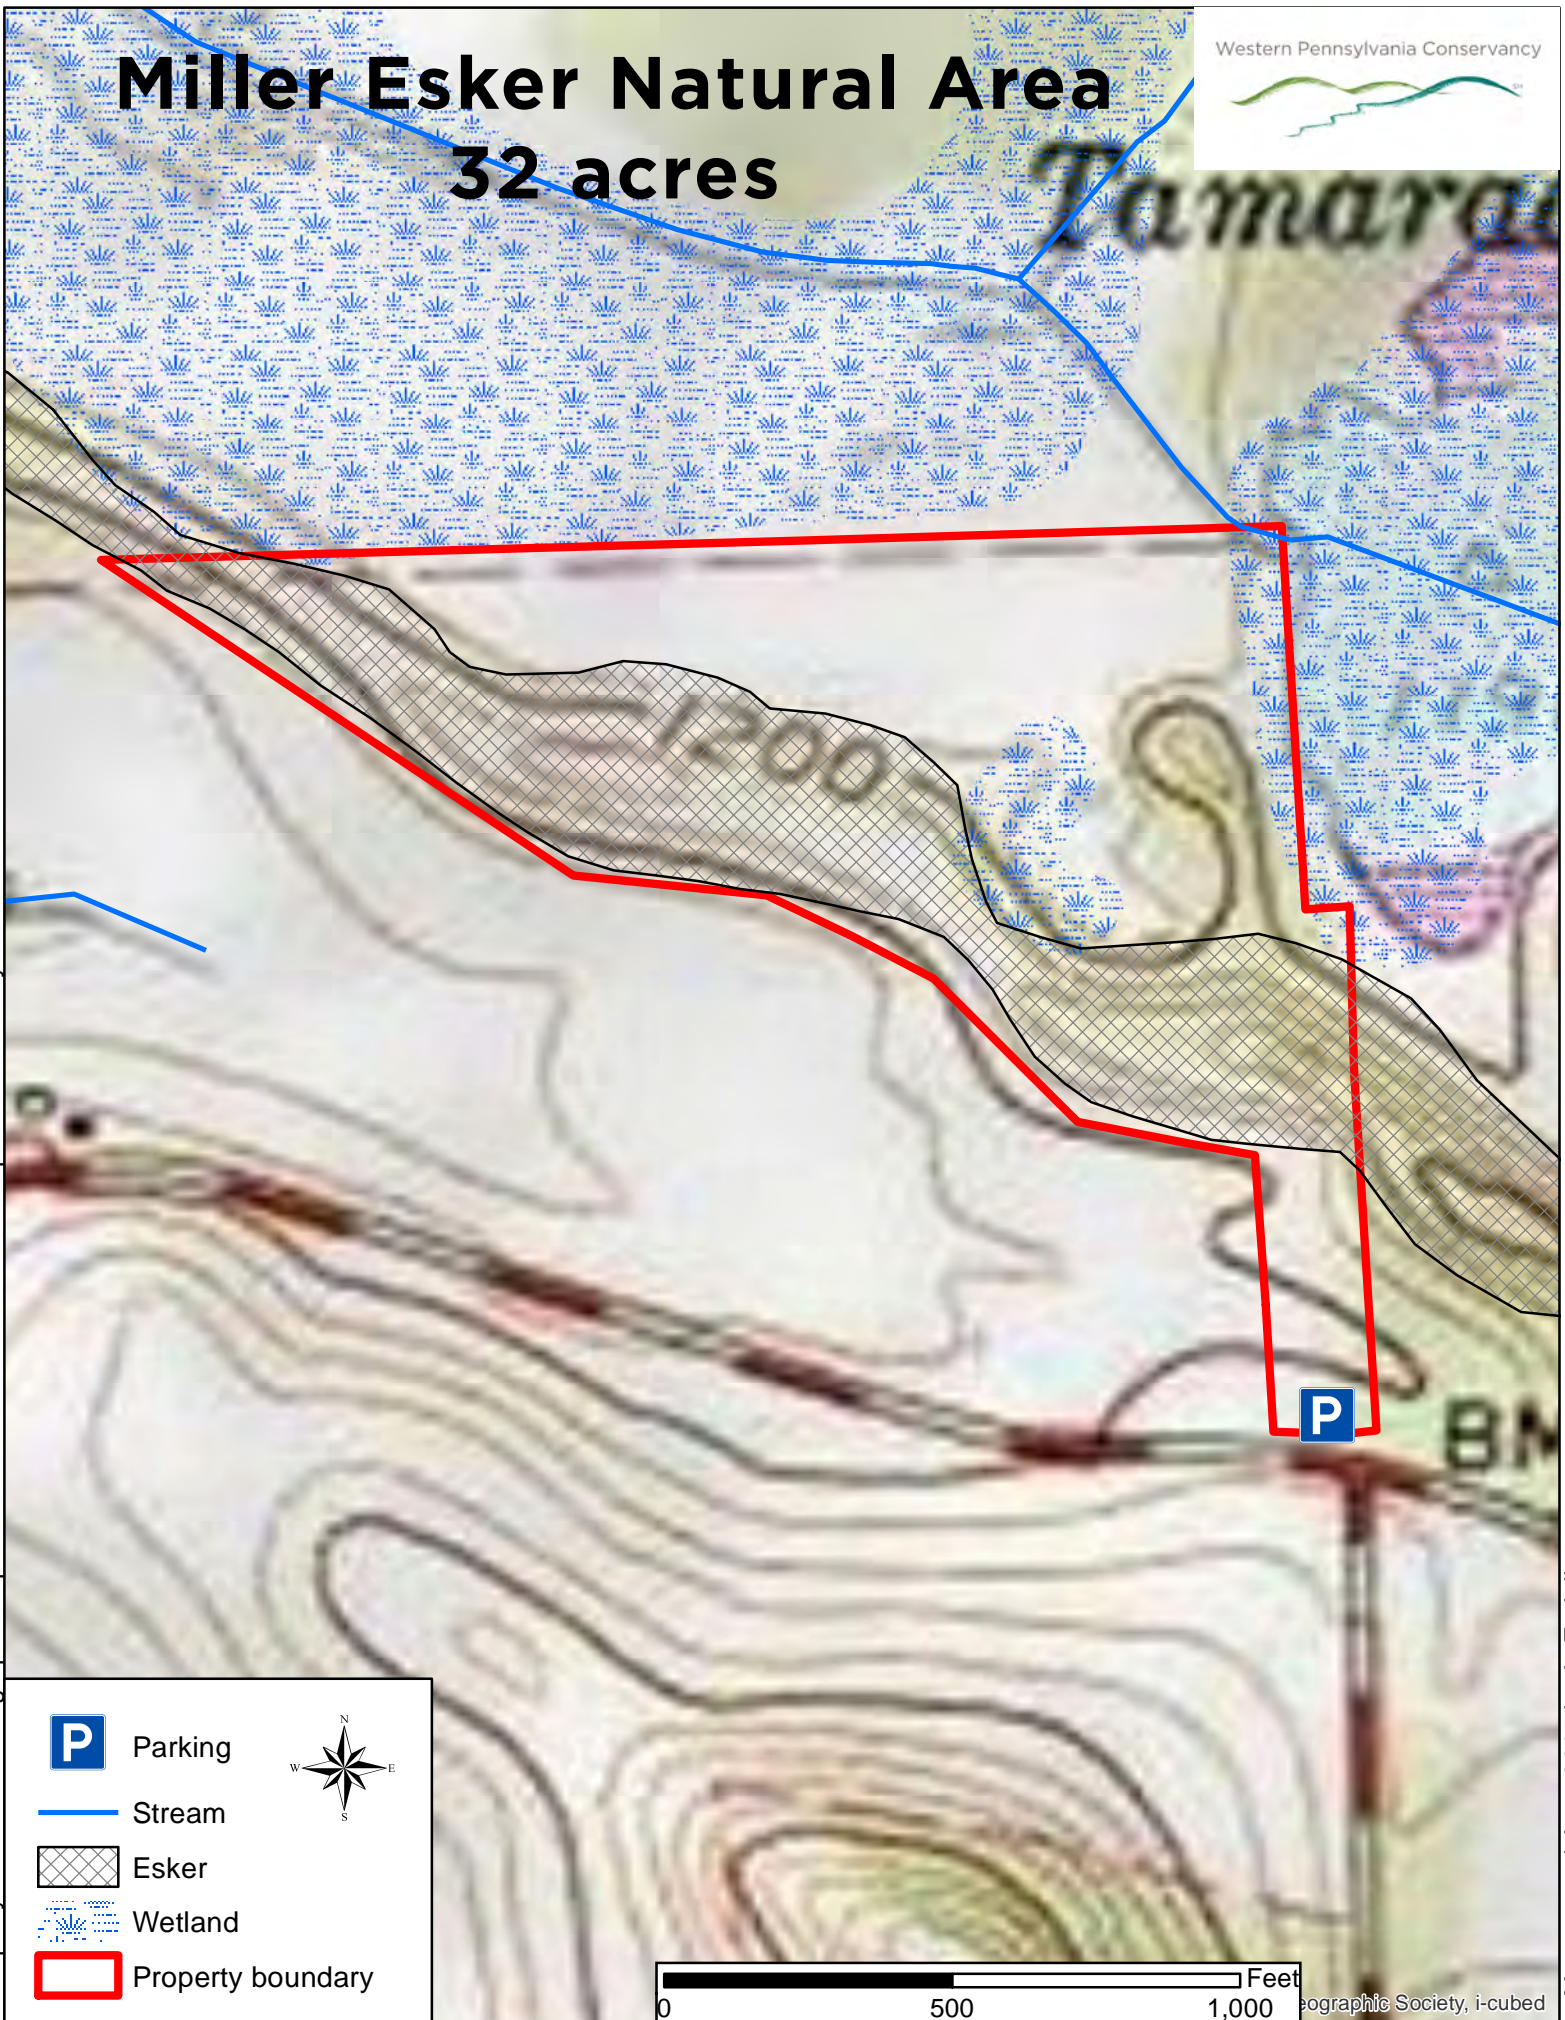

Miller Esker Natural Area

32 acres

Western Pennsylvania Conservancy

Property boundaries are graphic depictions and should not be used in place of a survey.

Parking

Stream

Esker

Wetland

Property boundary

Map created June 2015 by A. Zadnik

Miller Esker Natural Area

32 acres

Western Pennsylvania Conservancy

Property boundaries are graphic depictions and should not be used in place of a survey.

- Parking
- Stream
- Esker
- Wetland
- Property boundary

Geographic Society, i-cubed

Map created June 2015 by A. Zadnik